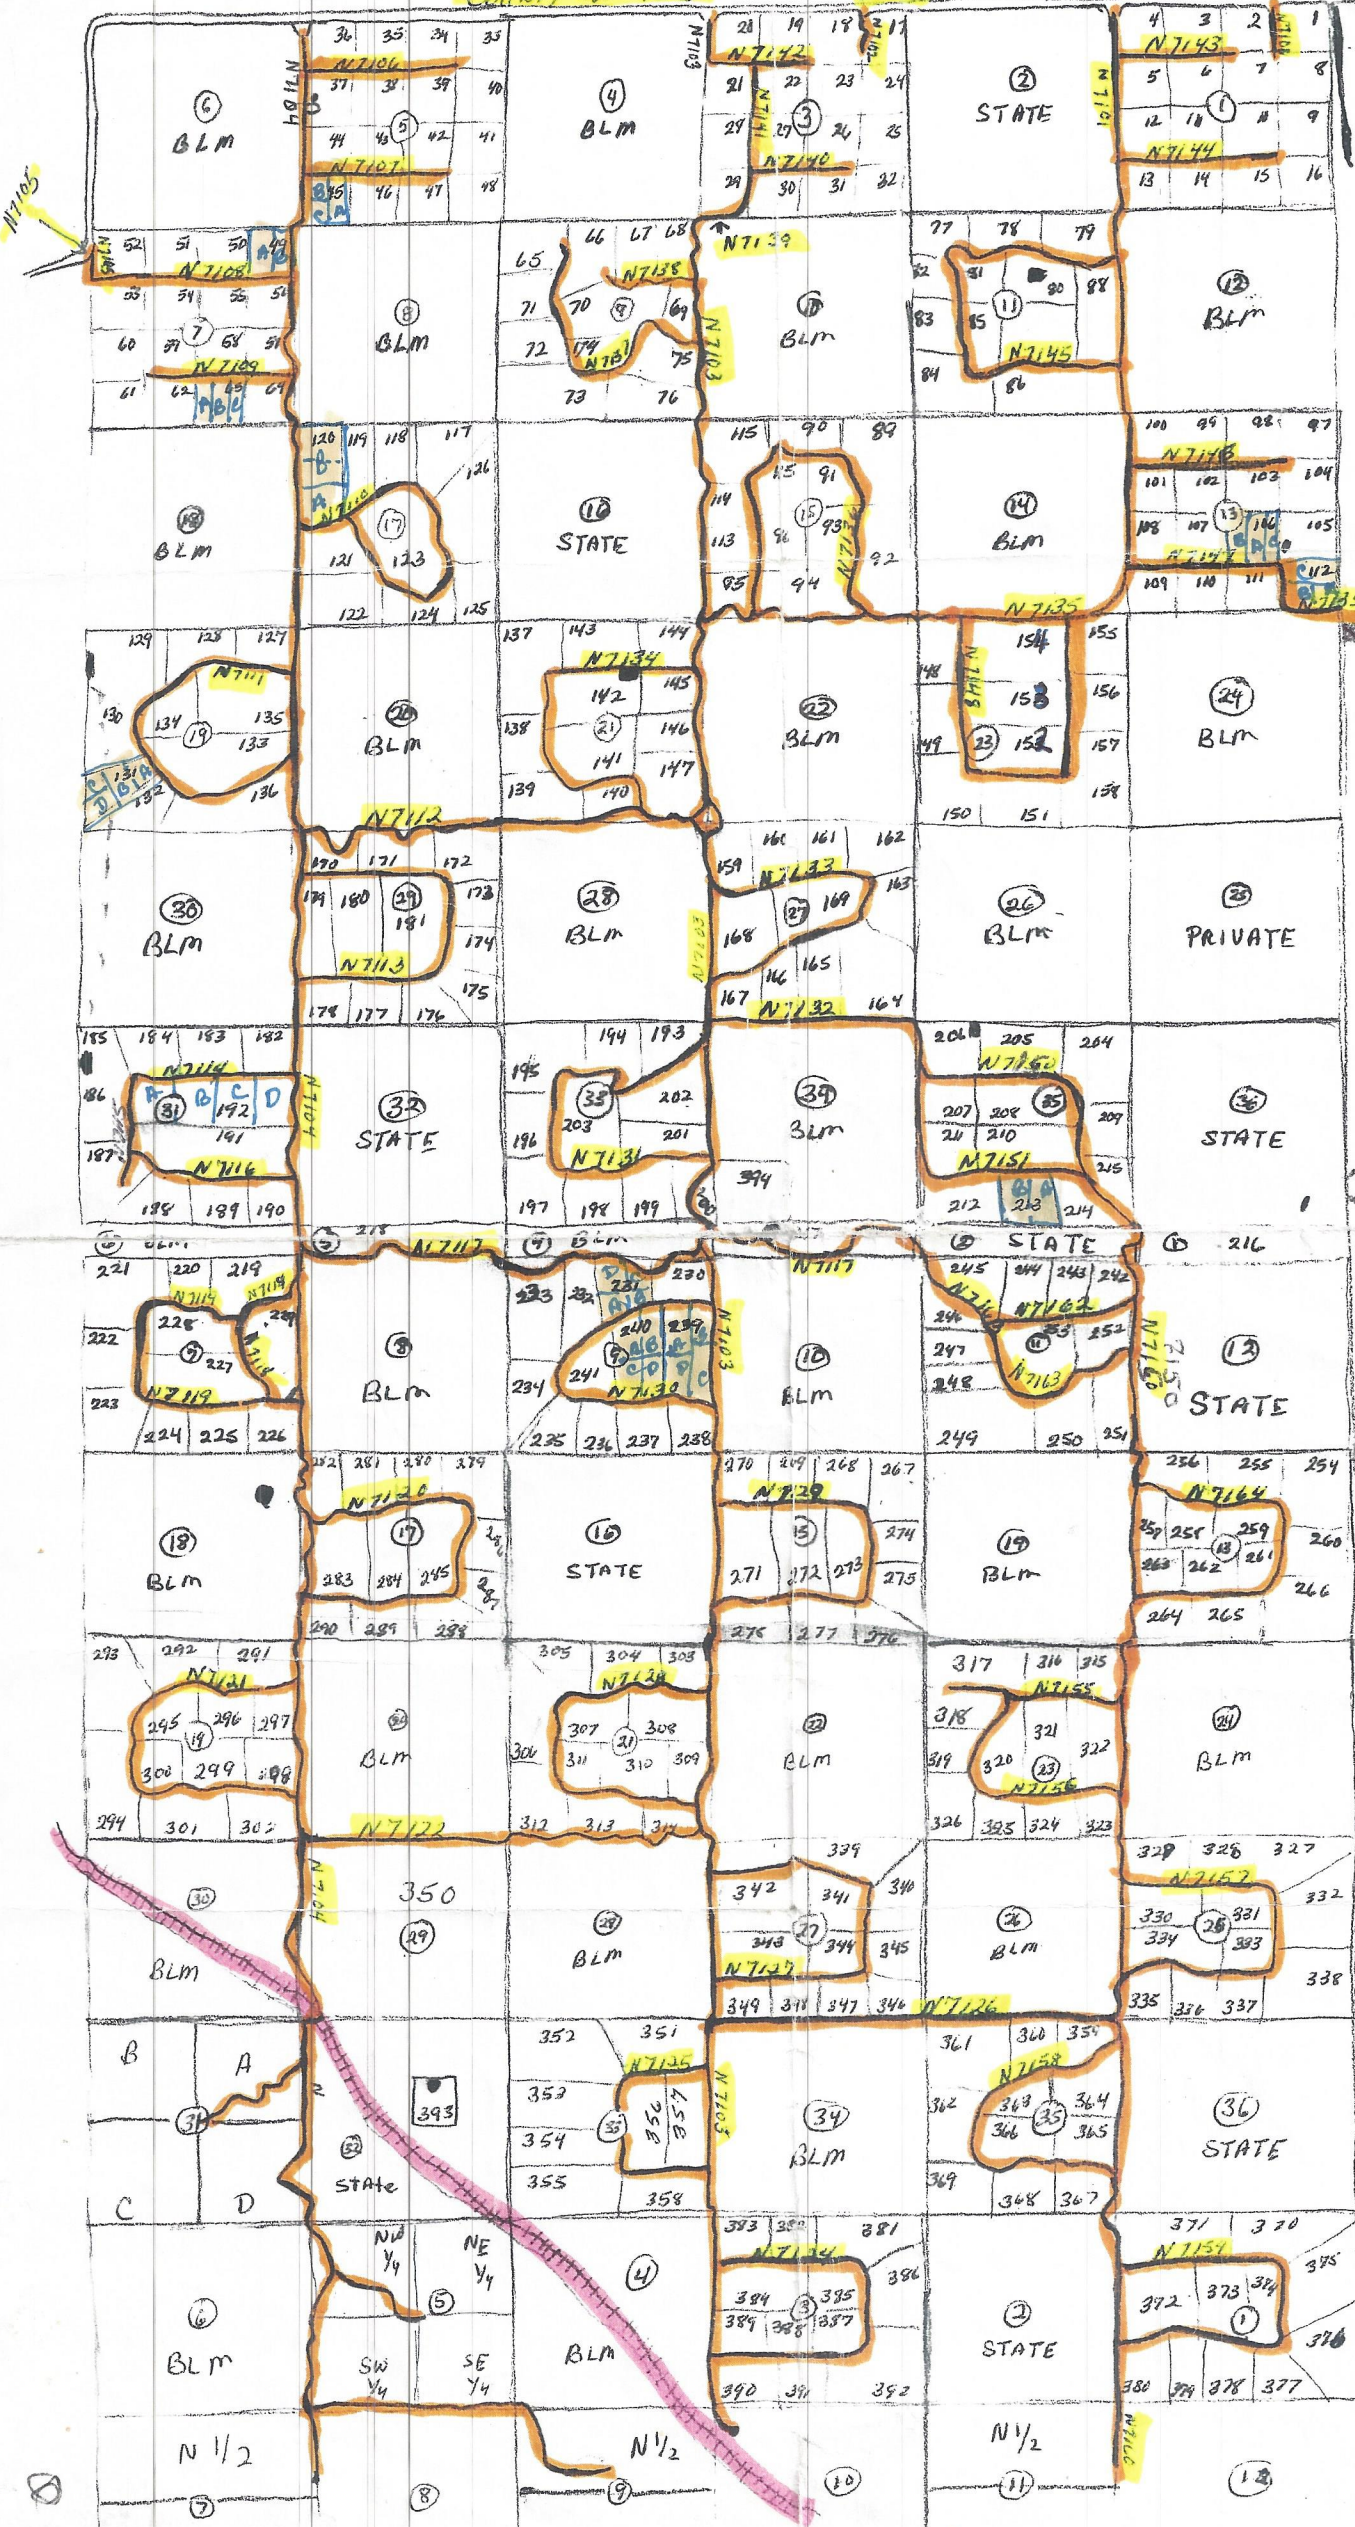

Red S Ry Ranch

County Rd 7230

N7102

N7100

- 45 →

B	A
C	A
- 49 →

A	B
---	---
- 63 →

A	B	C
---	---	---
- 104 →

B	A	C
---	---	---
- 112 →

C	
B	A
- 126 →

B
A
- 131 →

C	B	A
D		

No Road
- 192 →

A	B	C	D
---	---	---	---
- 213 →

B	A
---	---
- 231 →

D	C
A	B
- 239 →

A	C
D	C
- 240 →

A	B
D	C